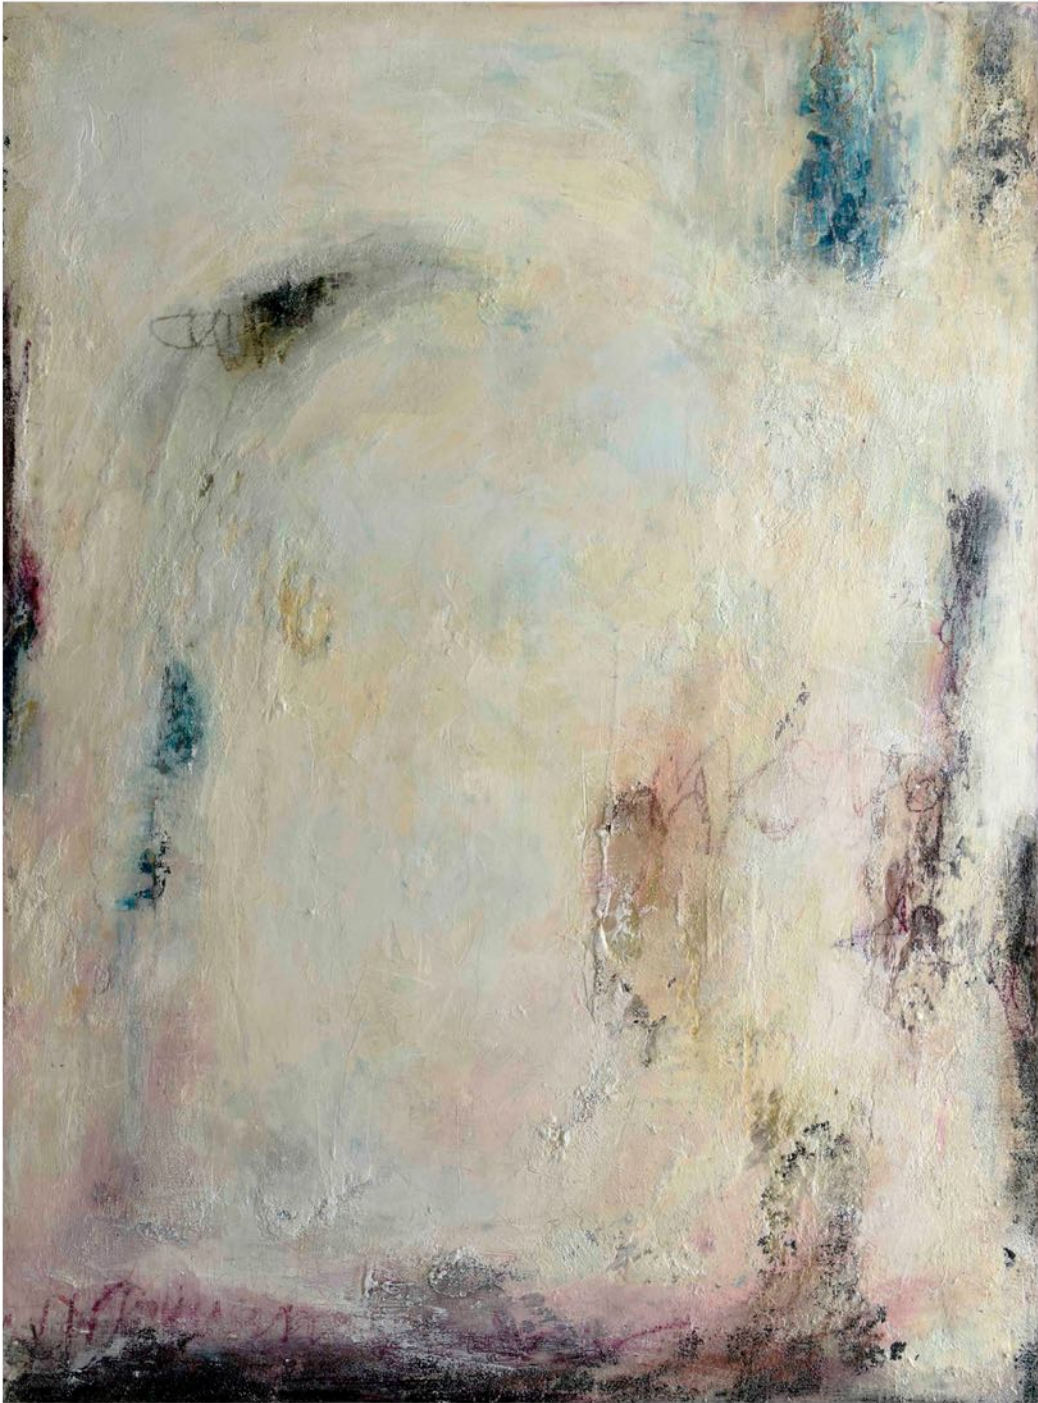

Kindness

Original artwork available for rental.
36" x 48" 1.5" mixed media & acrylics
on canvas (c) Deb Chaney

Original painting available for feature in
TV or Film production..