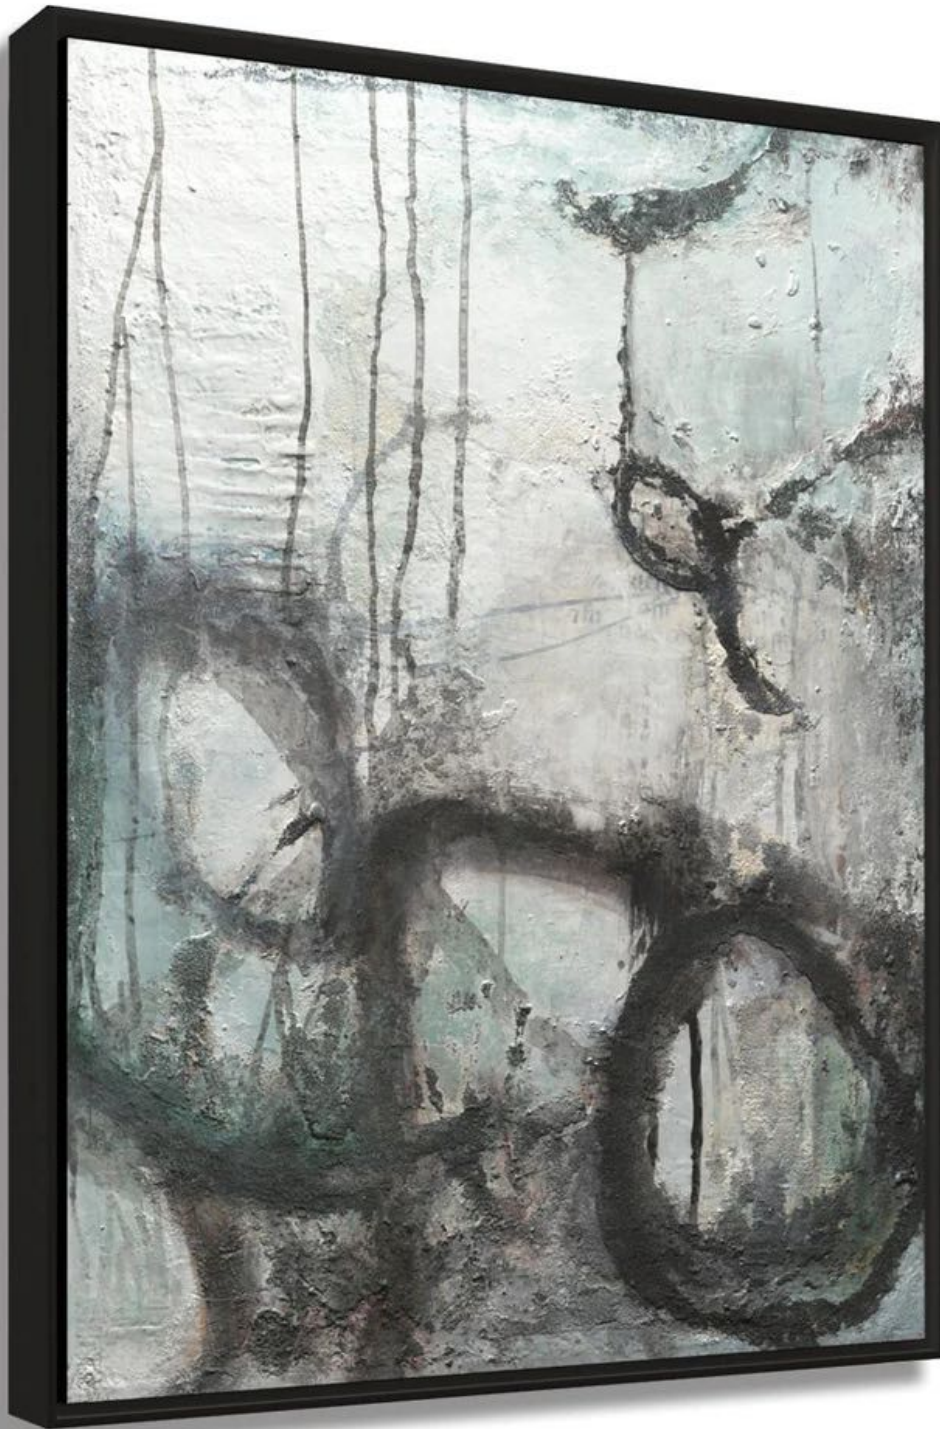

I Am Time

Original artwork available for rental.
30" x 40"x 1.5" mixed media & acrylics
on wood panel (c) Deb Chaney

Available for feature in TV or Film
production. (frame not included)